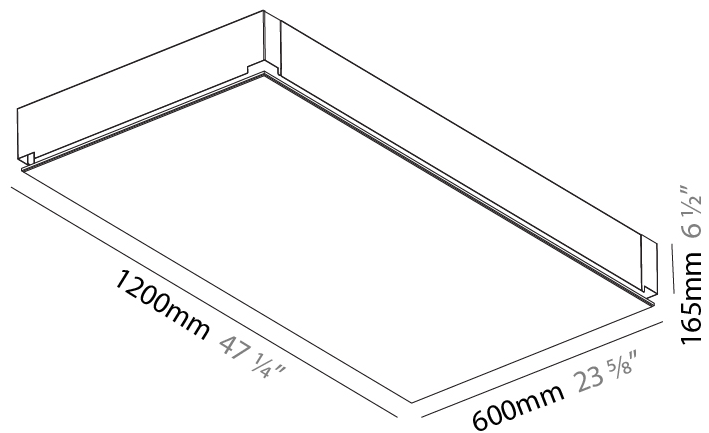

PHYSICAL

Shape: Rectangle
Length (mm): 1200
Length (in): 47 1/4
Width (mm): 600
Width (in): 23 5/8
Depth (mm): 165
Depth (in): 6 1/2
Ceiling Thickness (mm): 10 / 12.5 / 15 / 25 / 30
Ceiling Thickness (in): 3/8 or 1/2 or 9/16 or 1 or 1 3/16
Min. Recessing Depth (mm): 180
Min. Recessing Depth (in): 7 1/16
Light Distribution: Direct
Weight (kg): 22.217
Weight (lbs): 48.88
Diffuser: PMMA - Opal
Fixture Material: Extruded Aluminum / Steel
Cut-out Measurements: 1235mm / 48 5/8" x 635mm / 25"
Upon Request: Unique Sizes Unique Ceiling Thickness Unique Mounting Depth Spot Inserts

ELECTRICAL

Lamp Type: LED (Zhaga Standard)
Input Wattage (W): 110
Total Output Wattage (W): 92
Dimming: Tri-Mode (Non-Dimming and Phase Dimming (120Vac only) and 0-10V Dimming)
Driver Included: Yes
Driver Location: Integrated
Driver Type: Constant Current - Universal
Driver Class: Class 2
Input Voltage (V): 120 - 277
Constant Current (MA): 350

LED

Color Temperature (*K): 3000 / 3500 / 4000
Max. Delivered Lumen (lm): 8690 / 8830 / 9010
CRI: >80 CRI
Efficiency (%): 0.651
Lamp Life (hrs): 50000
Upon Request: RGB Tunable White Special Color Temperature CRI90

OPTICAL

RATINGS AND CERTIFICATIONS

Certified By: Certified for North American Standards
IP rating: IP20

PROJECT
TYPE
SPECIFIER
QUANTITY
DATE