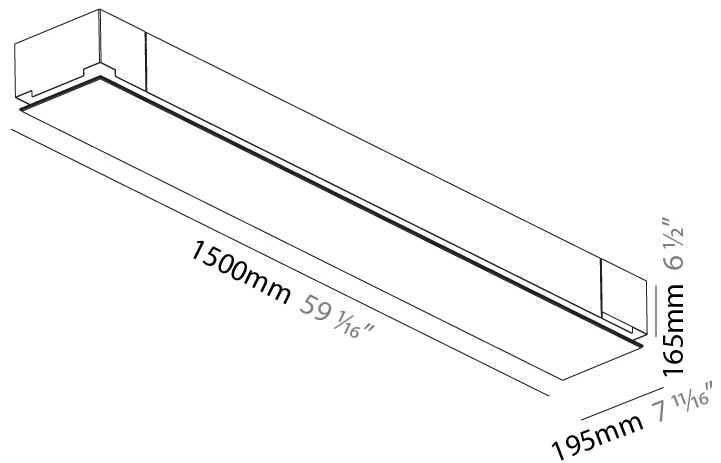

Series: Pi2
Subseries: Pi2 Whiteline
Brand: Prolicht
Division: Architectural
Mounting Type: Trimless
Mounting Location: Ceiling
Subcategory: Ambient

PHYSICAL

Shape: Rectangle
Length (mm): 1500
Length (in): 59 1/16
Width (mm): 195
Width (in): 7 11/16
Depth (mm): 165
Depth (in): 6 1/2
Ceiling Thickness (mm): 10 / 12.5 / 15 / 25 / 30
Ceiling Thickness (in): 3/8 or 1/2 or 9/16 or 1 or 1 3/16
Min. Recessing Depth (mm): 180
Min. Recessing Depth (in): 7 1/16
Light Distribution: Direct
Weight (kg): 9.7
Weight (lbs): 21.34
Diffuser: PMMA - Opal
Fixture Material: Extruded Aluminum / Steel
Cut-out Measurements: 1535mm / 60 7/16" x 230mm / 9 1/16"
Upon Request: Unique Sizes Unique Ceiling Thickness Unique Mounting Depth Spot Inserts

ELECTRICAL

Lamp Type: LED (Zhaga Standard)
Total Output Wattage (W): 47.8
Dimming: [Tri-Mode (Non-Dimming and Phase Dimming (120Vac only) and 0-10V Dimming)](#)
Driver Included: Yes
Driver Location: Integrated
Driver Type: Constant Current - Universal
Driver Class: Class 2
Input Voltage (V): 120 - 277
Constant Current (MA): 500

LED

Color Temperature (°K): [3000 / 3500 / 4000](#)
Max. Delivered Lumen (lm): 3890 / 4194 / 4280
CRI: >80 CRI
Efficiency (%): 0.611
Lamp Life (hrs): 50000
Upon Request: RGB-W Tunable White Special Color Temperature CRI90

OPTICAL

RATINGS AND CERTIFICATIONS

Certified By: Certified for North American Standards
IP rating: IP20

PROJECT
TYPE
SPECIFIER
QUANTITY
DATE

180mm 7 1/16"   1535mm x 230mm 60 7/16" x 9 1/16"   10 | 12 1/2 | 15 | 25 | 30mm 3/8" | 1/2" | 9/16" | 1" | 1 3/16"